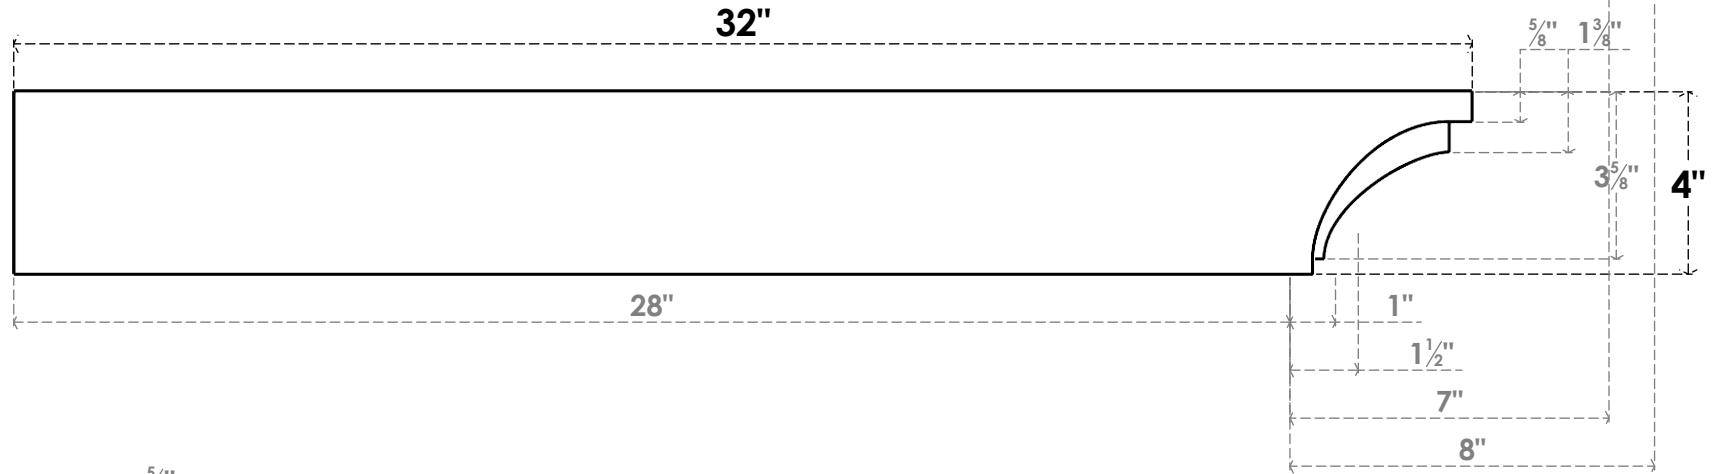

# ITEM NUMBER: RFTURS020X04000X32000X004RIV00RCPR

2"W X 4"H X 32"L TIMBERTHANE ROUGH CEDAR RIVERA FAUX WOOD SOLID RAFTER TAIL, 4"L END, PRIMED TAN

GENERATED DATE : 03/02/2023

EKENA MILLWORK  
 2300 WEST MAIN ST.  
 CLARKSVILLE, TX 75426  
 TOLL FREE: 866-607-0453  
 WWW.EKENAMILLWORK.COM

### NOTES

1. INSTALLATION TO BE COMPLETED IN ACCORDANCE WITH MANUFACTURER'S SPECIFICATIONS.
2. DRAWING MAY NOT BE TO SCALE
3. THIS DRAWING IS INTENDED FOR DESIGN AND PLANNING PURPOSES ONLY.
4. ALL INFORMATION CONTAINED HEREIN WAS CURRENT AT THE TIME OF DEVELOPMENT BUT MUST BE REVIEWED AND APPROVED BY THE PRODUCT MANUFACTURER TO BE CONSIDERED ACCURATE.
5. TIMBERTHANE ARCHITECTURAL PRODUCTS ARE MADE FROM HIGH DENSITY URETHANE AND COME FACTORY PRIMED