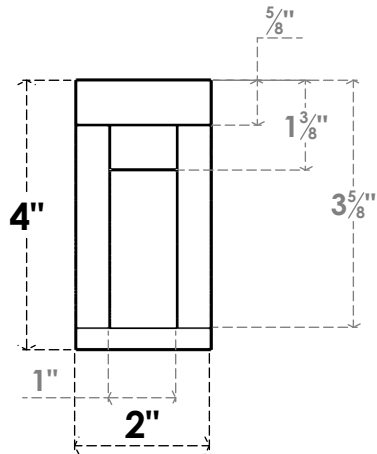

# ITEM NUMBER: RFTURS020X04000X32000X004RIV00RCPR

2"W X 4"H X 32"L TIMBERTHANE ROUGH CEDAR RIVERA FAUX WOOD SOLID RAFTER TAIL, 4"L END, PRIMED TAN

GENERATED DATE : 03/02/2023

EKENA MILLWORK  
 2300 WEST MAIN ST.  
 CLARKSVILLE, TX 75426  
 TOLL FREE: 866-607-0453  
 WWW.EKENAMILLWORK.COM

### NOTES

1. INSTALLATION TO BE COMPLETED IN ACCORDANCE WITH MANUFACTURER'S SPECIFICATIONS.
2. DRAWING MAY NOT BE TO SCALE
3. THIS DRAWING IS INTENDED FOR DESIGN AND PLANNING PURPOSES ONLY.
4. ALL INFORMATION CONTAINED HEREIN WAS CURRENT AT THE TIME OF DEVELOPMENT BUT MUST BE REVIEWED AND APPROVED BY THE PRODUCT MANUFACTURER TO BE CONSIDERED ACCURATE.
5. TIMBERTHANE ARCHITECTURAL PRODUCTS ARE MADE FROM HIGH DENSITY URETHANE AND COME FACTORY PRIMED